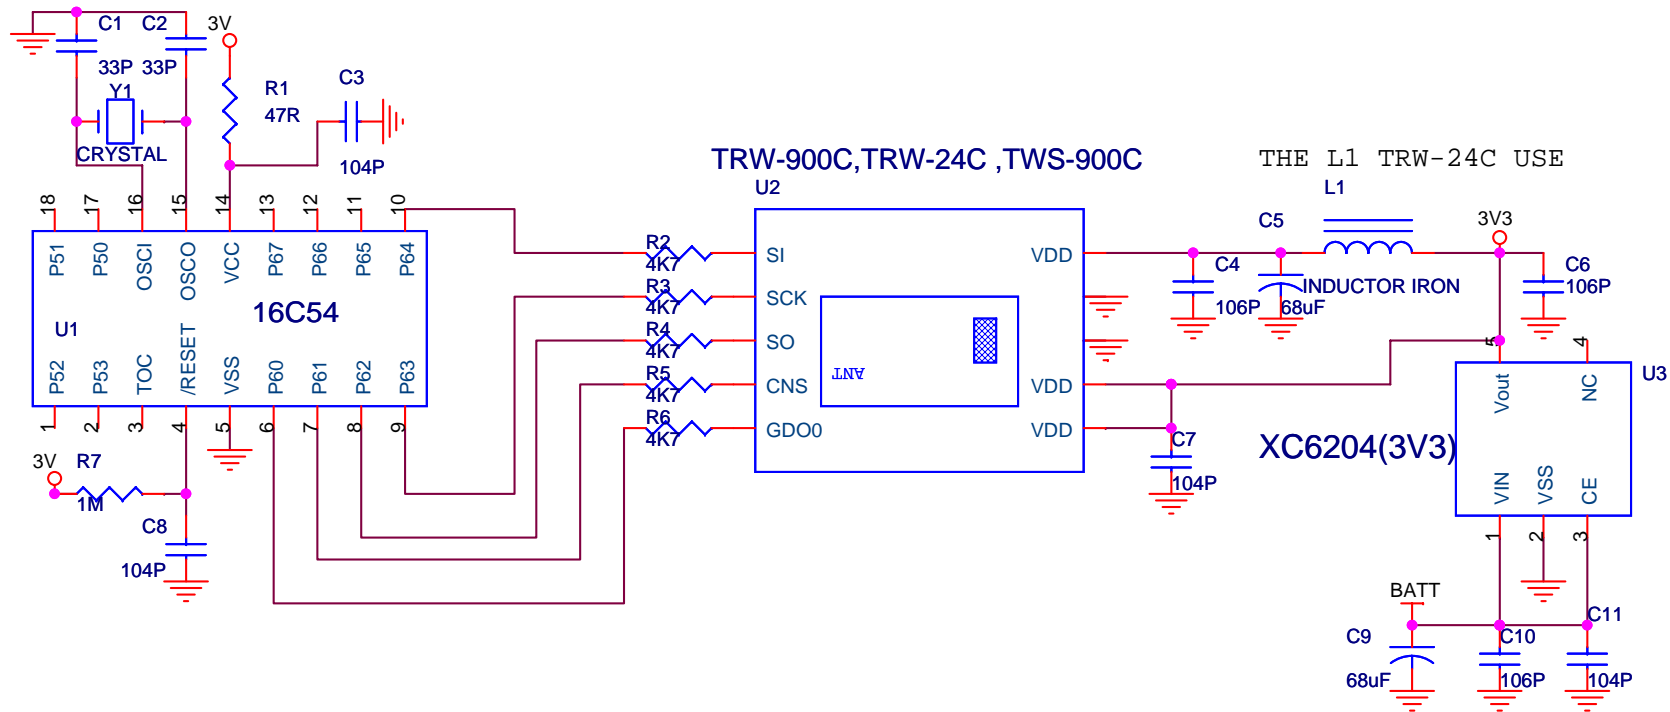

# TRW-900C TWS-900C TRW-24C DEMO SCH

Title		
WENSHING		
Size	Document Number	Rev
A	TRW-24C DEMO TEST 線路	<RevCode>
Date:	Friday, November 03, 2006	Sheet 1 of 1