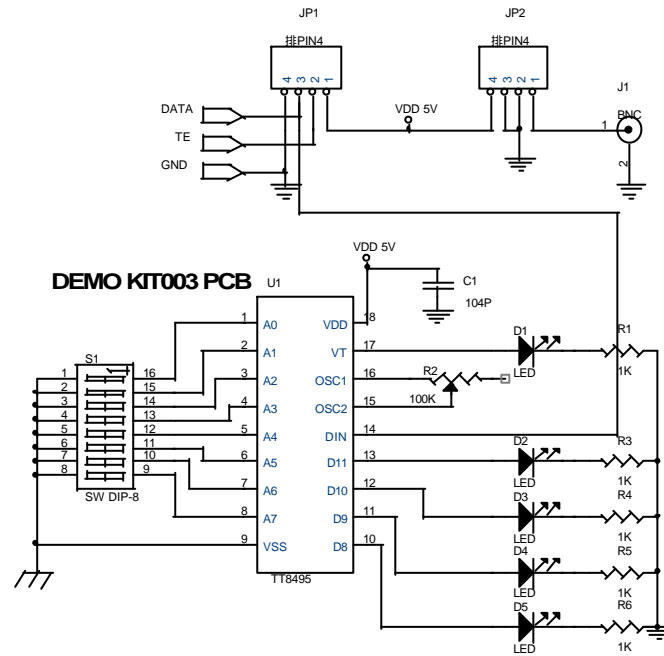

KIT2

Title	WENSHING	
Size	Document Number	Rev
B	KIT3	<Rev Code>
Date:	Tuesday, November 27, 2001	Sheet 1 of 1