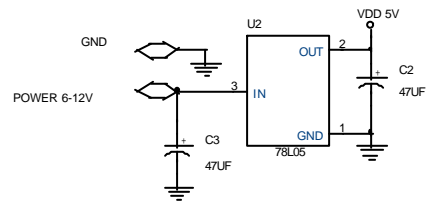

KIT2

Title	WENSHING	
Size	Document Number	Rev
B	KIT3	<Rev Code>
Date:	Tuesday, November 27, 2001	Sheet 1 of 1